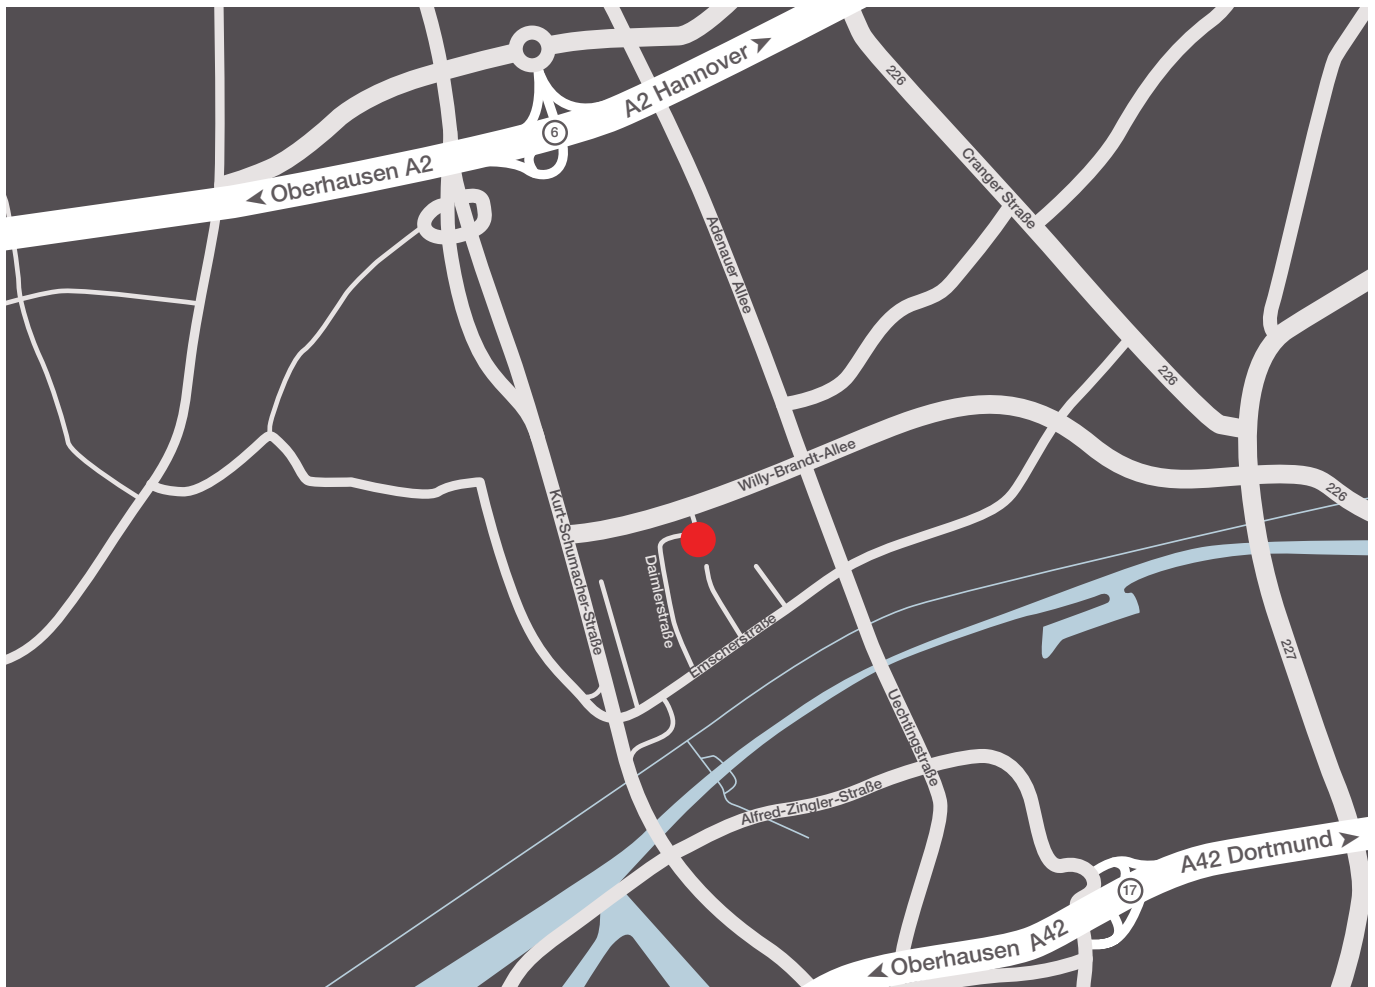

TRAVEL TO THE GELSENKIRCHEN SITE

Gerüstvermietung
Horst GmbH
Daimlerstraße 26
D – 45891 Gelsenkirchen

Coming from the A2 motorway

At Exit 6, Gelsenkirchen-Buer, drive towards Gelsenkirchen-Buer/Gelsenkirchen-Zentrum, take the first exit from the roundabout (350 m), turn right onto Adenauer Allee (1.8 km), turn right onto Willy-Brandt-Allee (500 m), turn left onto Daimlerstraße, and the destination is on the left-hand side (120 m).

Coming from the A42 motorway

At Exit 17, Gelsenkirchen-Schalke, drive towards Gelsenkirchen-Schalke/Gelsenkirchen-Buer, turn right onto Alfred-Zingler-Straße (1.0 km), turn right onto Uechtingstraße (400 m), continue into Adenauer Allee (900 m), turn left onto Willy-Brandt-Allee (500 m), turn left onto Daimlerstraße, and the destination is on the left-hand side (120 m).